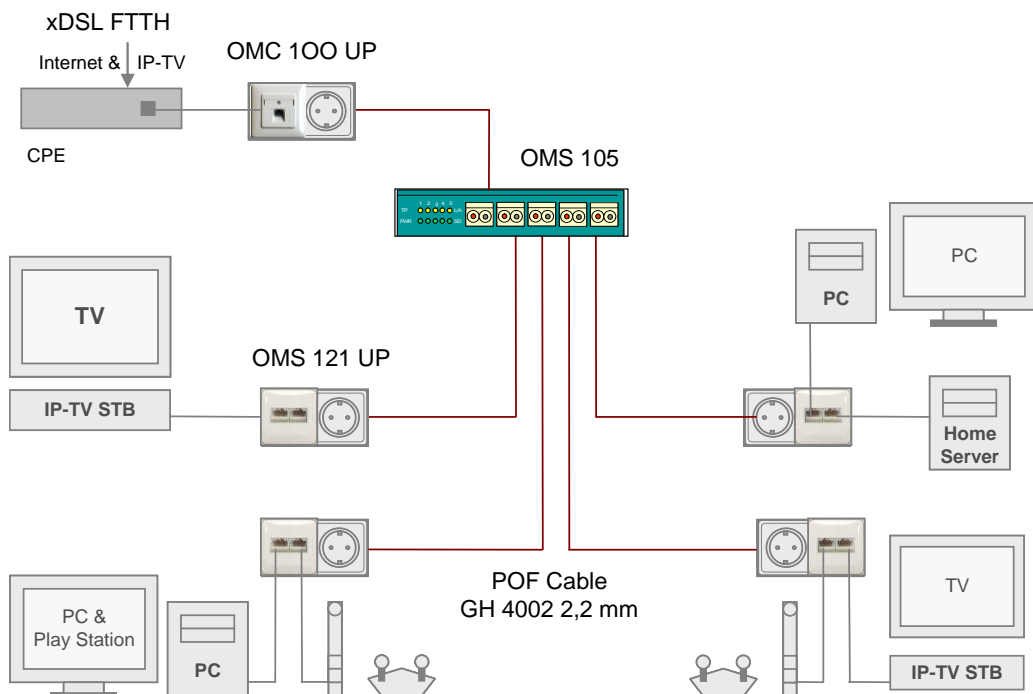

## Optical Media Converter Wall Mounted - Fast Ethernet

Polymer Optical Fibre (POF) to RJ45

Type: **OMS121UP - 220**  
**OMS121UP - 150**

RJ-45 Interfaces

Optical Interfaces

- IP – TV and Internet
- PC – Networking for Office and Home
- Multimedia Home Networking
- Media Center and Audio-Video Streaming
- **for installation with electrical wiring**
- **all cables behind the wall**
- **cover plate for multiple vendors**
- radiation free data transmission
- optical operation control
- stable and safe optical link

With the POF media switch OMS121UP you can easily install a stable, radiation free and robust Ethernet data link or home network. From an electrician the POF cable can be easily passed into the existing electrical duct system for main power of your home or small office, no stemming, no drilling. For new installations it can be installed in one task together with the main wiring in a very time saving way. The OMS121UP can be installed in standardised 55mm wall boxes together with main power sockets.