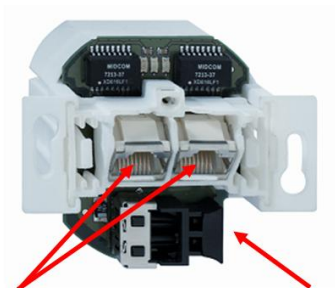

## Optical Media Converter Wall Mounted - Fast Ethernet

Polymer Optical Fibre (POF) to RJ45

Type: **OMS121UP - 220**  
**OMS121UP - 150**

RJ-45 Interfaces

Optical Interfaces

- IP – TV and Internet
- PC – Networking for Office and Home
- Multimedia Home Networking
- Media Center and Audio-Video Streaming
- **for installation with electrical wiring**
- **all cables behind the wall**
- **cover plate for multiple vendors**
- radiation free data transmission
- optical operation control
- stable and safe optical link

With the POF media switch OMS121UP you can easily install a stable, radiation free and robust Ethernet data link or home network. From an electrician the POF cable can be easily passed into the existing electrical duct system for main power of your home or small office, no stemming, no drilling. For new installations it can be installed in one task together with the main wiring in a very time saving way. The OMS121UP can be installed in standardised 55mm wall boxes together with main power sockets.